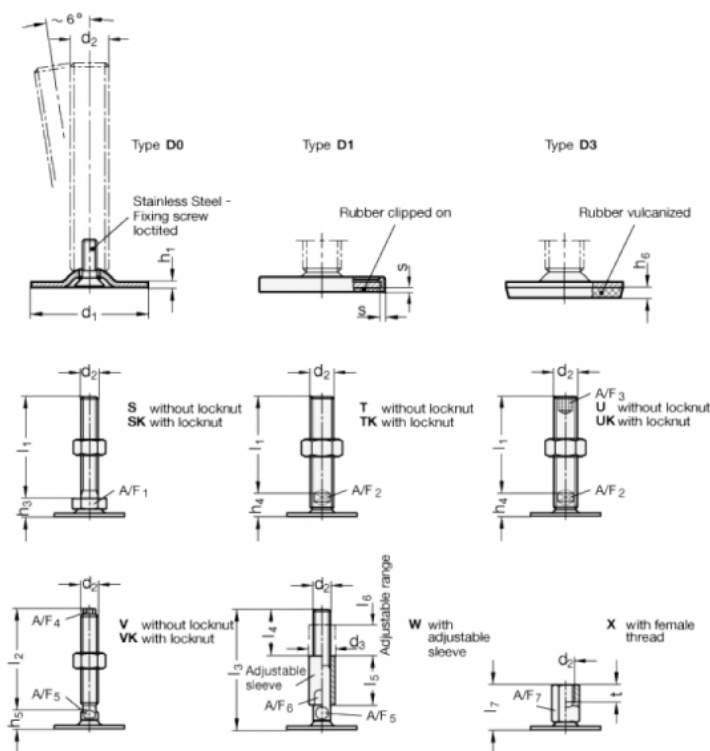

# Data Sheet

Article number: 204180M24150D3UK

Description: E+G levelling foot  
GN 41-80-M24-150-D3-UK

Note: UK With nut, Hexagon socket at the top, Wrench flat at the bottom

## Measures

A/F2 = 19

s =

A/F3 = 12

d1 = 80

d2 = M24

h1 = 3

h4 = 21

h6 = 5

l1 = 150